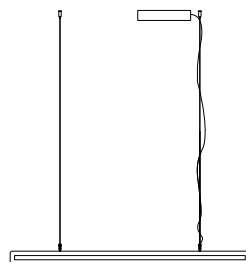

## framed suspension up-down

The Framed collection, designed by Jacco Maris, is a collection of basic geometric shapes made of hot rolled steel profiles. The lighting system is integrated in the steel frame. The light lines displayed by this design emphasize the interior architecture in an unique way. They create a light spectacle against wall, ceiling, floor or table. The robust steel frame gives this collection a high functionality and multiple possibilities in terms of shape and scale.

120cm

Wxdxh **120x2,5x7cm**

160cm

Wxdxh **160x2,5x7cm**

200cm

Wxdxh **200x2,5x7cm**